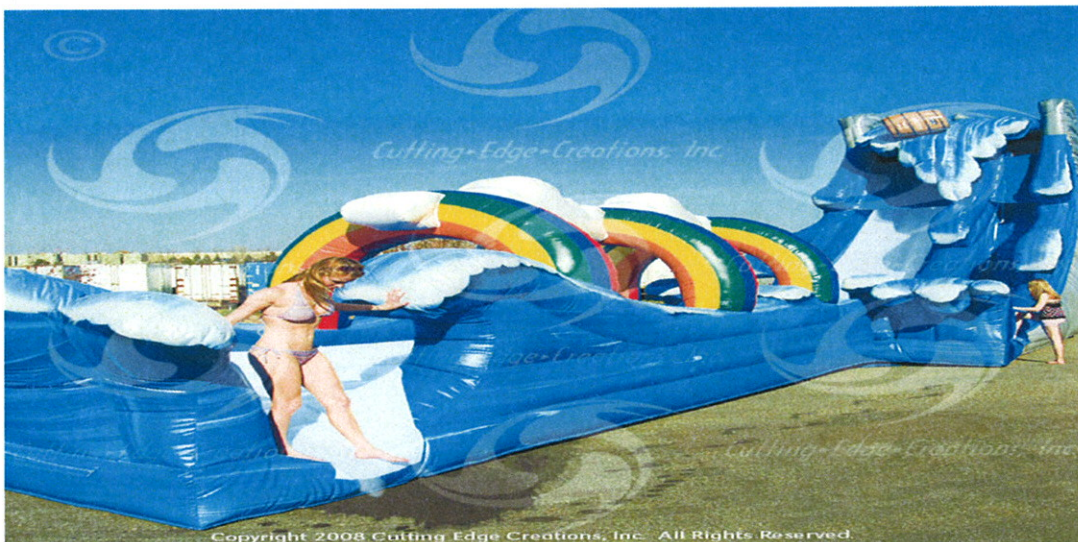

A SUPER DEAL!

**WET...WILD...
WONDERFUL !!**

WATERSLIDE PARTY PACKAGES

NOW AT MARPLE SPORTS ARENA
611 S. PARKWAY, BROOMALL, PA 19008
610-338-0111

INCLUDES.....

- 2 Hours of Fun on our Waterslides
- Private Picnic Area Usage
- Softdrinks, Chips & Pretzels
- Pizza Slice for each Guest
- All Paper Goods Included
- Ice cream novelty for guest
- Party Hostess & Attendants dedicated to your Party
- Special Gift for Party Leader or Birthday Child
- Also Available- The MSA Deluxe Barbecue

Only $499 for 20 Guests ($16 each additional guest)

Copyright 2008 Cutting Edge Creations, Inc. All Rights Reserved.